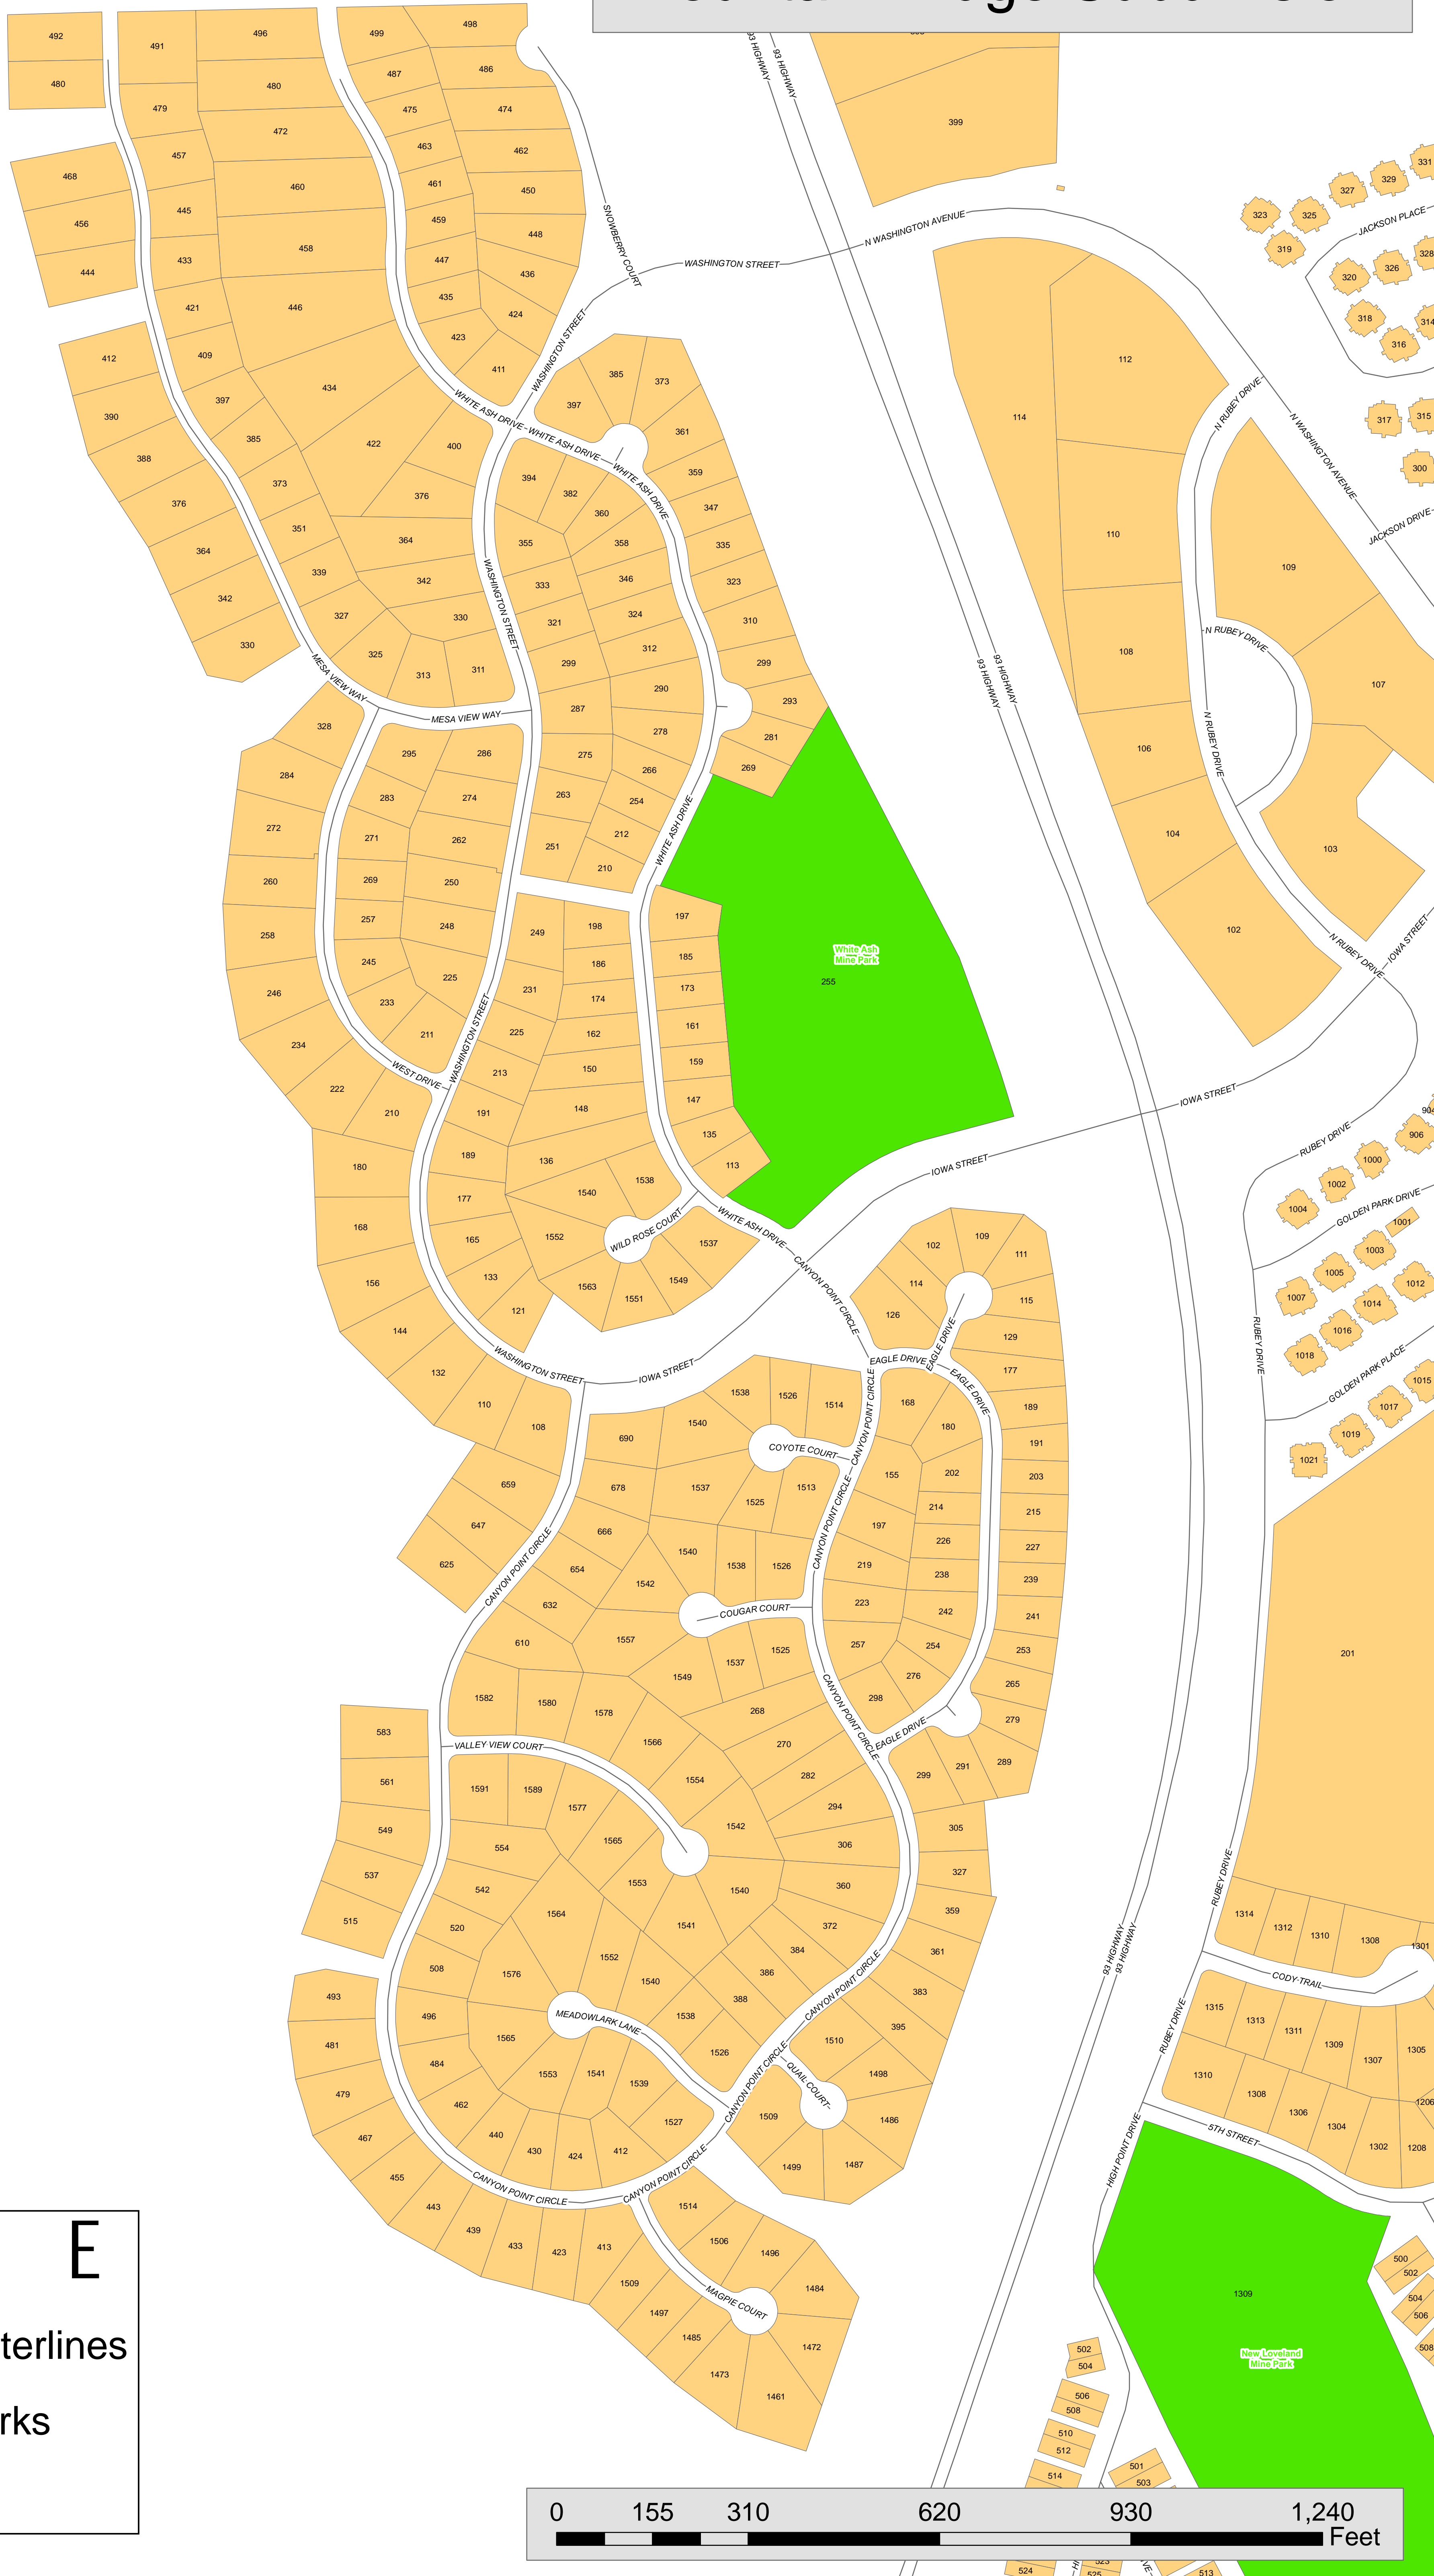

Mountain Ridge Subdivision

Legend E

- Street Centerlines
- Golden Parks
- City Lots